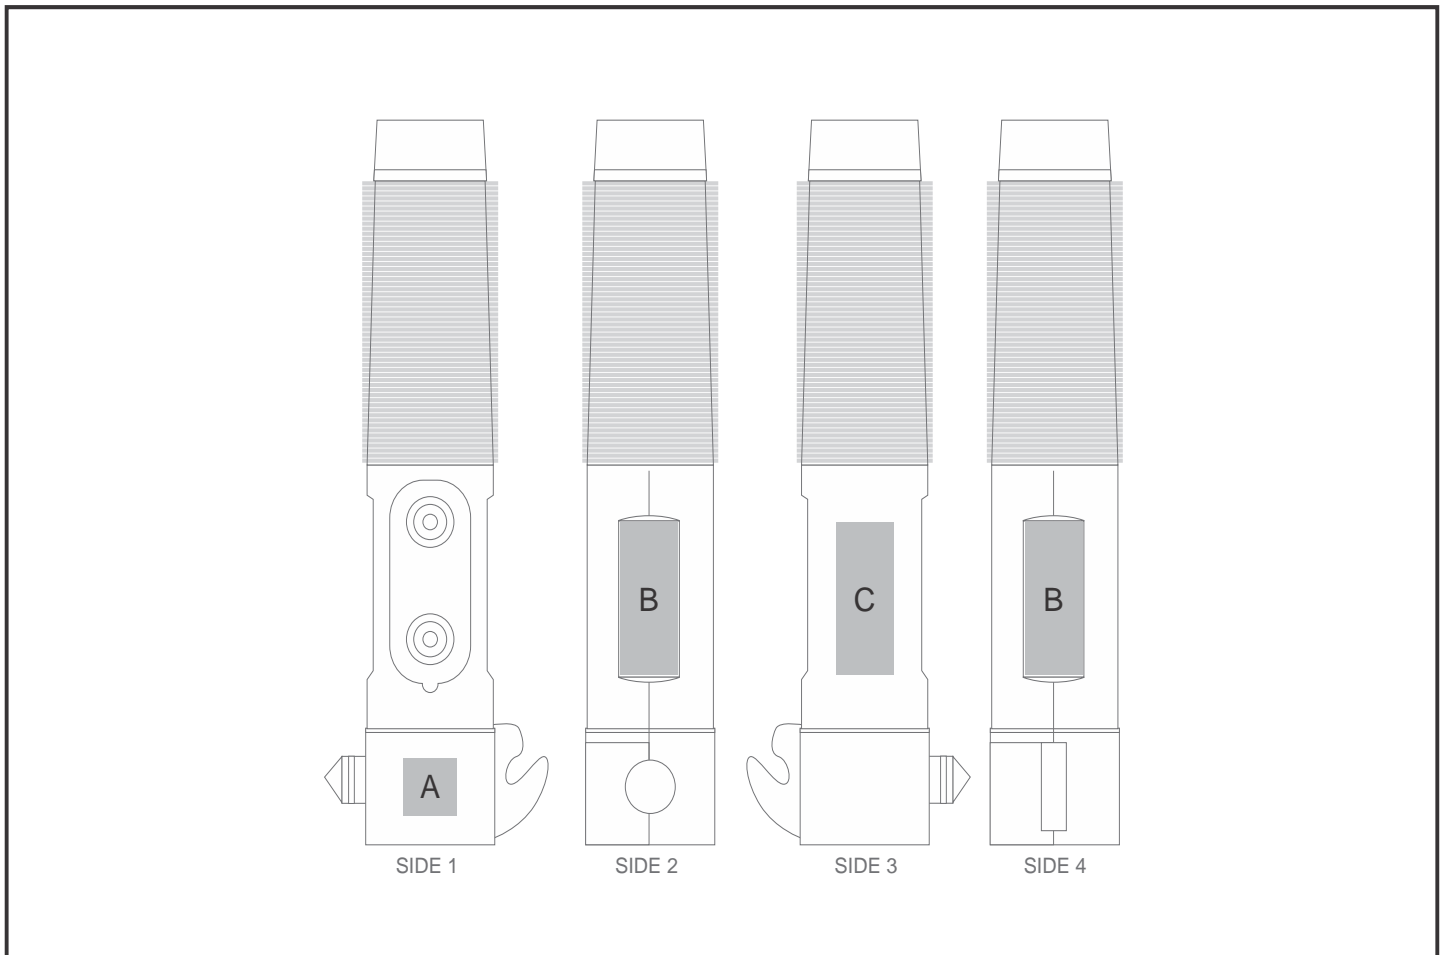

TOOL-9603

911 Emergency Light

Need to know:

- Includes 1-Position Domed Sticker OR 1-Colour, 1-Position Pad Print (setup fee applies)

- POS A: No Guarantee the screw on magnet cap will line up with print.

Branding Options:

Position	Branding Method (Branding Code)	No. of Colours	Dimension
A	Pad Printing (PC)	1 Colour	15mm wide x 15mm high
B	Digital Dome Sticker (DB)	Full Colour	16mm wide x 40mm high
C	Pad Printing (PC)	4 Colours	16mm wide x 45mm high